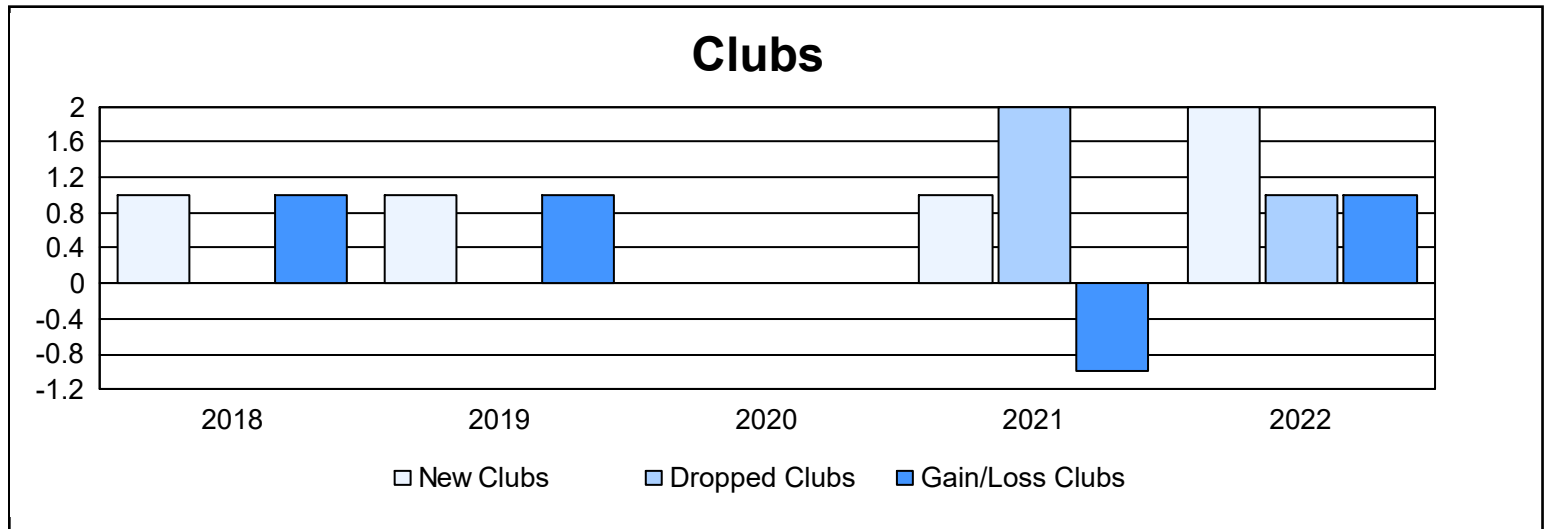

Year	New Clubs	Dropped Clubs	Gain/ Loss Clubs	New Members	Charter Members	Reinstate Members	Transfer Members	Total Member Added	Total Members Dropped	Gain/ Loss Members
2017-2018	1	0	1	67	30	2	3	102	69	33
2018-2019	1	0	1	41	20	3	0	64	46	18
2019-2020	0	0	0	46	0	2	3	51	110	-59
2020-2021	1	2	-1	189	28	2	3	222	82	140
2021-2022	2	1	1	154	40	13	6	213	157	56
<b>Average</b>	<b>1</b>	<b>1</b>	<b>0</b>	<b>99</b>	<b>24</b>	<b>4</b>	<b>3</b>	<b>130</b>	<b>93</b>	<b>38</b>

### Membership Composition June 2022 Cumulative