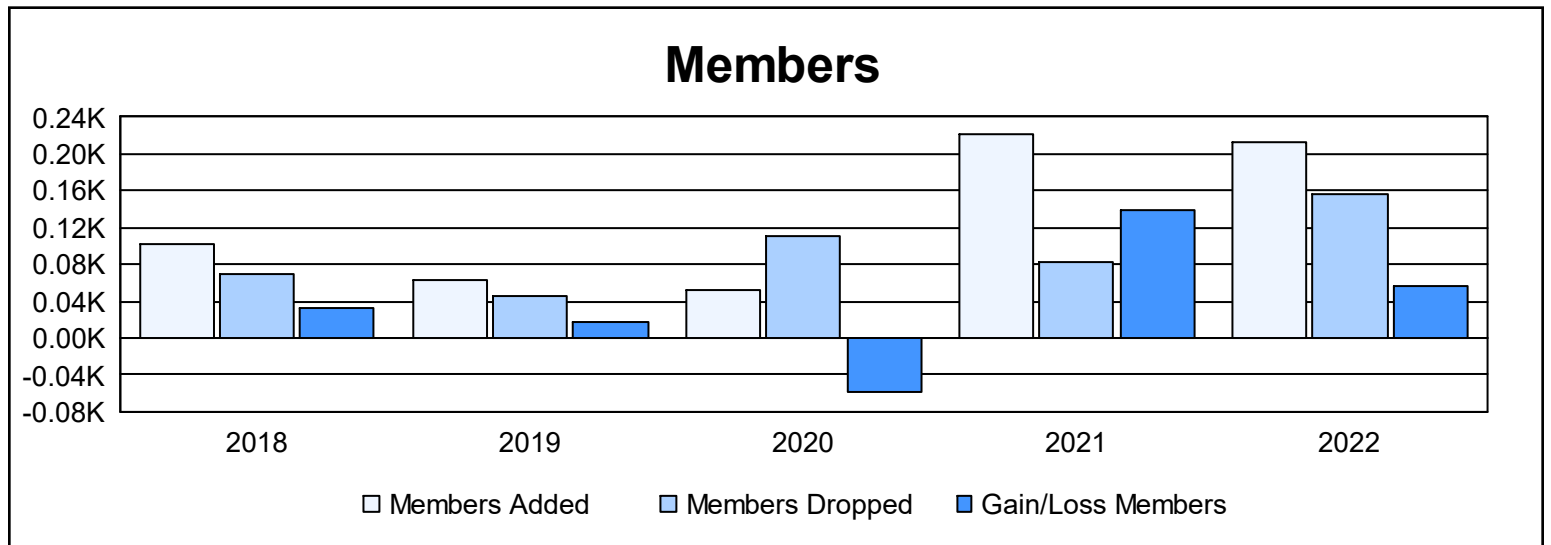

Year	New Clubs	Dropped Clubs	Gain/ Loss Clubs	New Members	Charter Members	Reinstate Members	Transfer Members	Total Member Added	Total Members Dropped	Gain/ Loss Members
2017-2018	1	0	1	67	30	2	3	102	69	33
2018-2019	1	0	1	41	20	3	0	64	46	18
2019-2020	0	0	0	46	0	2	3	51	110	-59
2020-2021	1	2	-1	189	28	2	3	222	82	140
2021-2022	2	1	1	154	40	13	6	213	157	56
<b>Average</b>	<b>1</b>	<b>1</b>	<b>0</b>	<b>99</b>	<b>24</b>	<b>4</b>	<b>3</b>	<b>130</b>	<b>93</b>	<b>38</b>

### Membership Composition June 2022 Cumulative